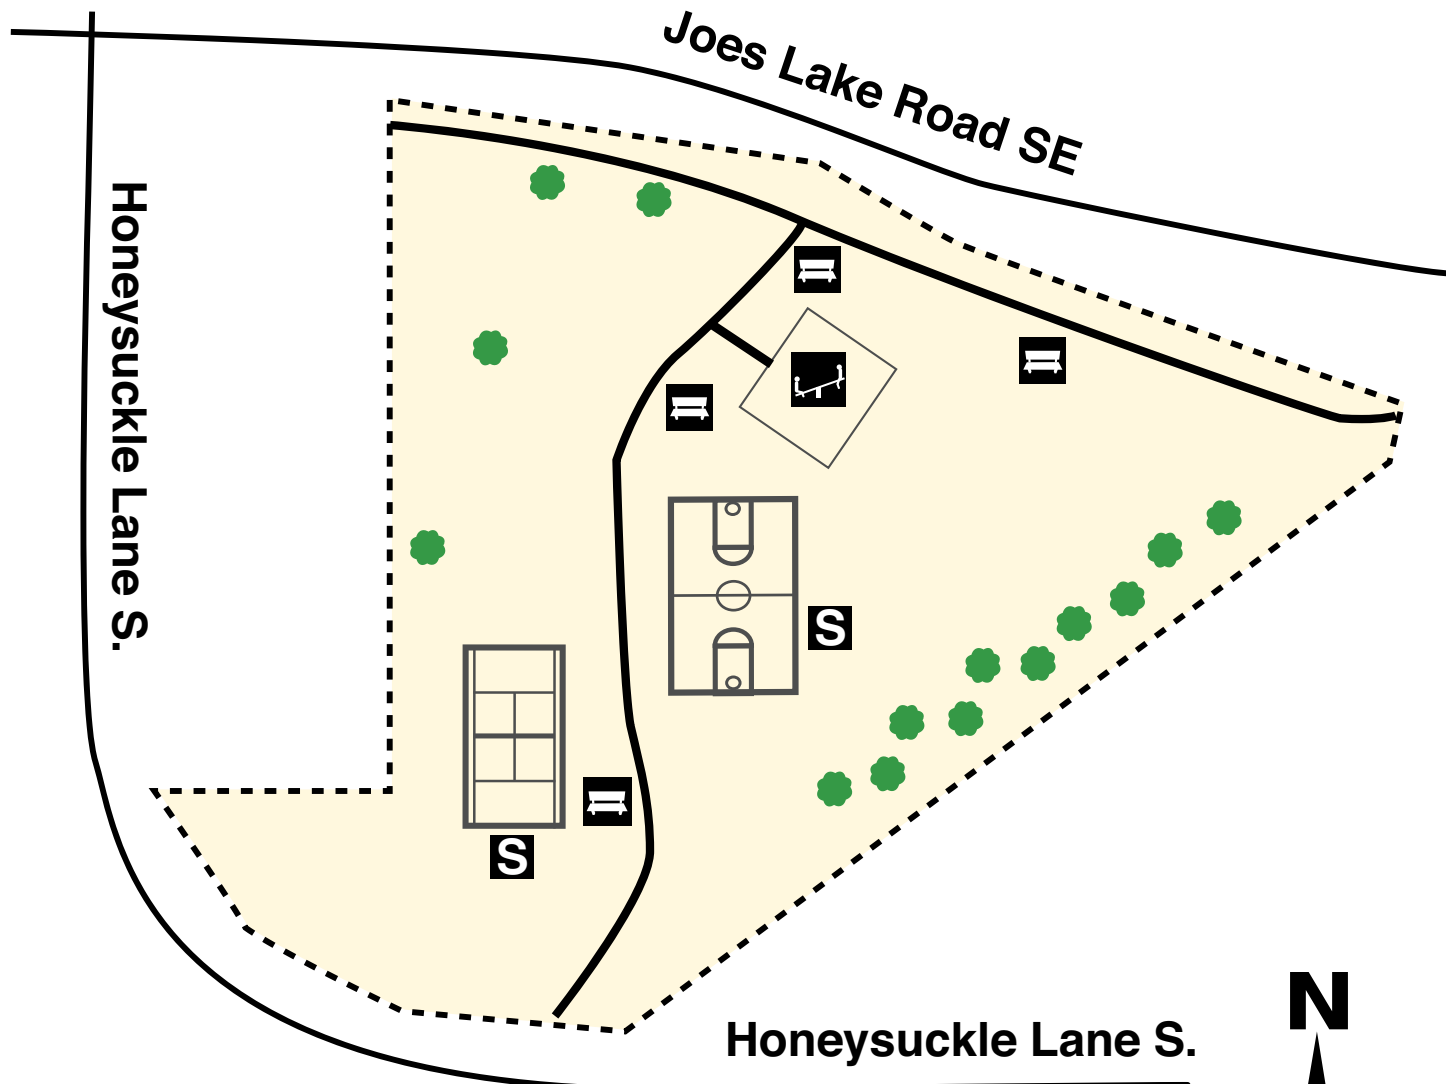

HONEYSUCKLE PARK #6

Open 5 a.m. to 10 p.m.

LEGEND

- Park Boundry
- Trees
- Paved Trail
- Playground
- Sports Areas
- Park Bench

HONEYSUCKLE PARK #6

11.00 Honeysuckle Lane

- Tennis court
- Basketball court
- Playground Equipment, ages 5-12
- Paved trails
- Benches

Open 5 a.m. to 10 p.m.