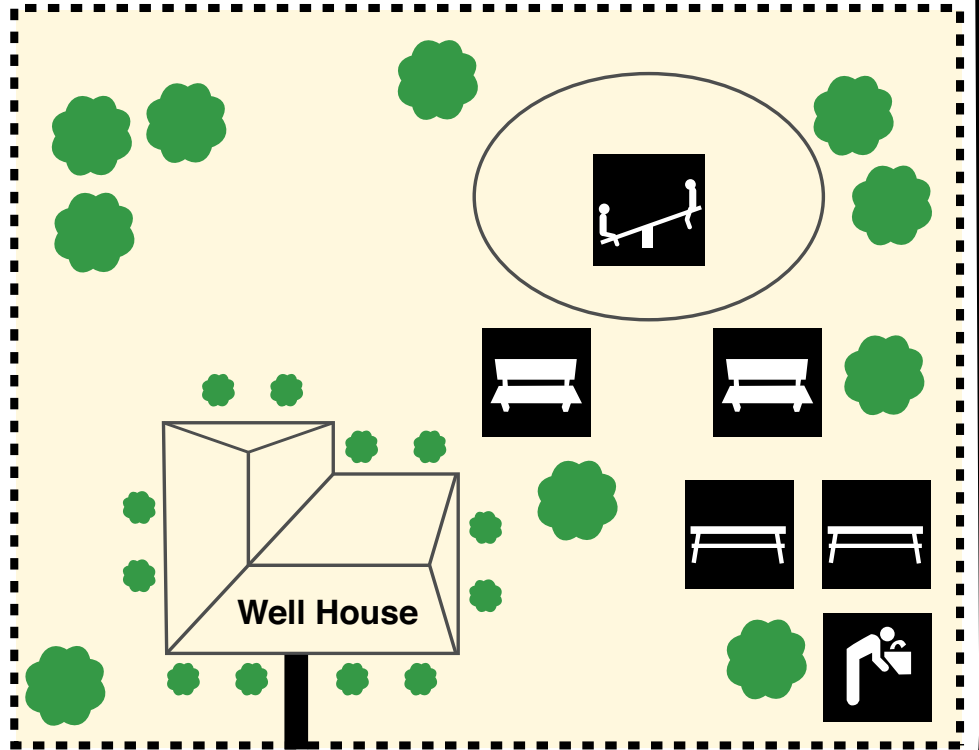

WATERTOWER PARK #7

Open 5 a.m. to 10 p.m.

LEGEND

-  Park Boundry
-  Playground
-  Picnic
-  Drinking Fountain
-  Park Bench

Brich Street South

3rd Ave SW

WATERTOWER PARK #7

255 Birch Street South

Watertower Park is a 0.27-acre urban park that offers a small play structure, two picnic tables and sun shelters. Watertower Park is located just west of downtown Cambridge.

Open 5 a.m. to 10 p.m.