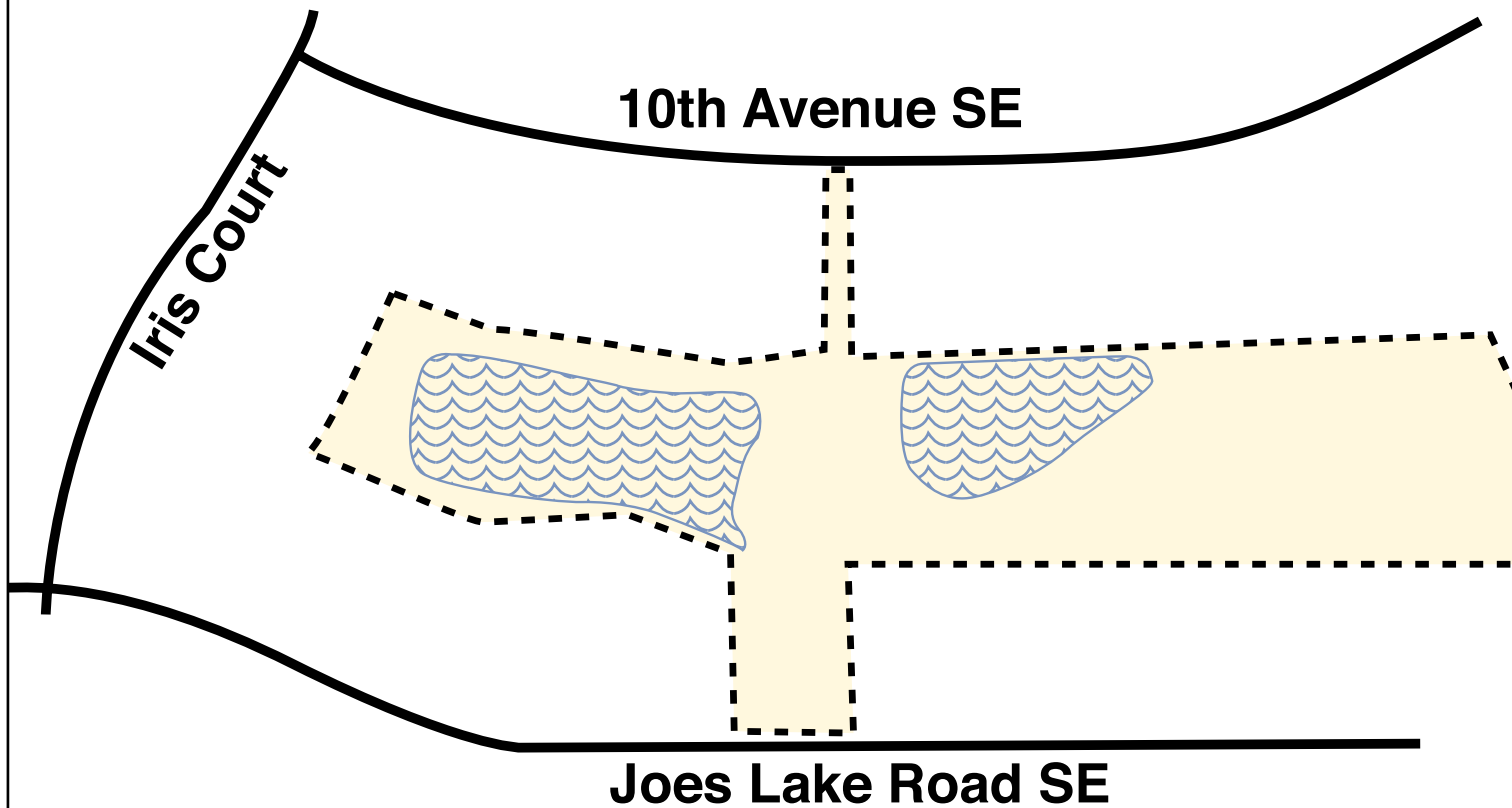

SILVER OAK PARK #12

Open 5 a.m. to 10 p.m.

LEGEND

-  Park Boundry
-  Pond

SILVER OAK PARK #12

- Undeveloped

Open 5 a.m. to 10 p.m.