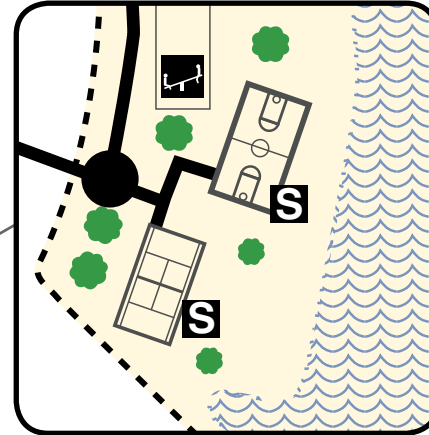

PIONEER PARK #3

Open 5 a.m. to 10 p.m.

LEGEND

-  Park Boundary
-  Paved Trail
-  Wetland Forest
-  Playground
-  Sports Areas
-  Pond

PIONEER PARK #3

22nd Avenue Southwest and 19th Lane Southeast

Pioneer Park is a 5-acre neighborhood park located behind residential lots. The site contains a ballfield, totlot, basketball court, tennis court, stormwater storage pond and trails connecting the park to adjoining streets.

A Future phase will provide a natural trail system & nature viewing area.

Open 5 a.m. to 10 p.m.