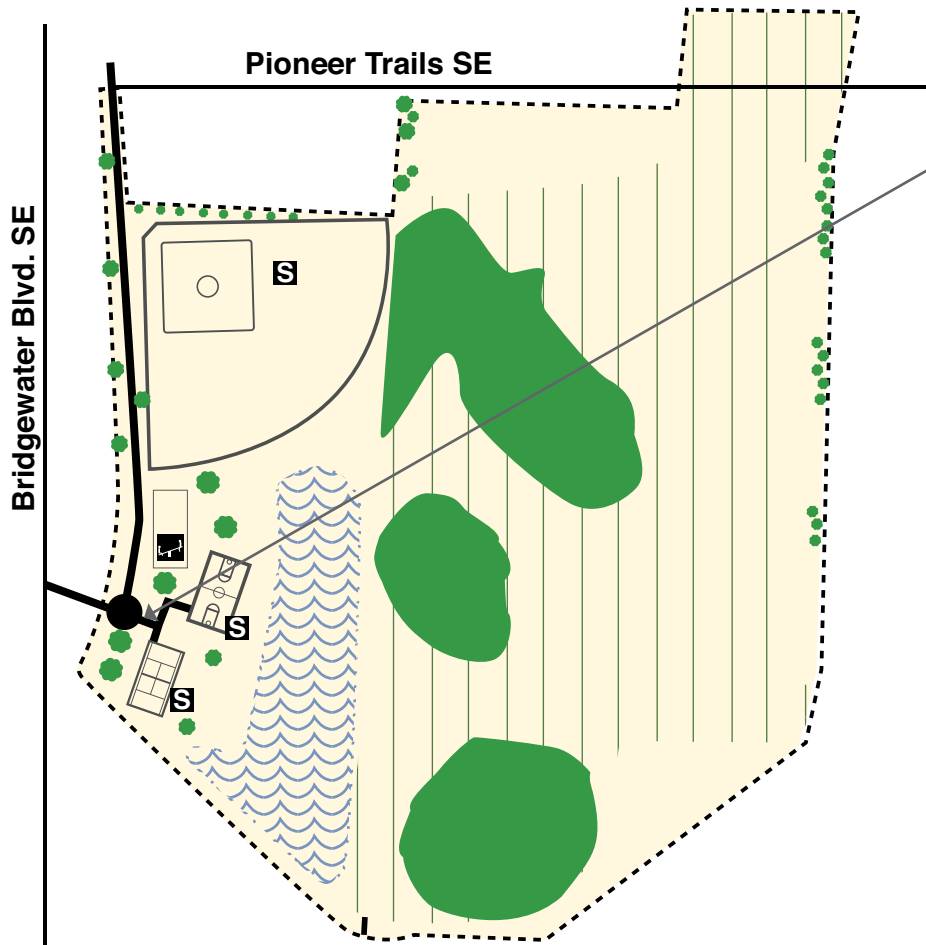

PIONEER PARK #3

Open 5 a.m. to 10 p.m.

LEGEND

-  Park Boundary
-  Paved Trail
-  Wetland Forest
-  Playground
-  Sports Areas
-  Pond

PIONEER PARK #3

22nd Avenue Southwest and 19th Lane Southeast

Pioneer Park is a 5-acre neighborhood park located behind residential lots. The site contains a ballfield, totlot, basketball court, tennis court, stormwater storage pond and trails connecting the park to adjoining streets.

A Future phase will provide a natural trail system & nature viewing area.

Open 5 a.m. to 10 p.m.