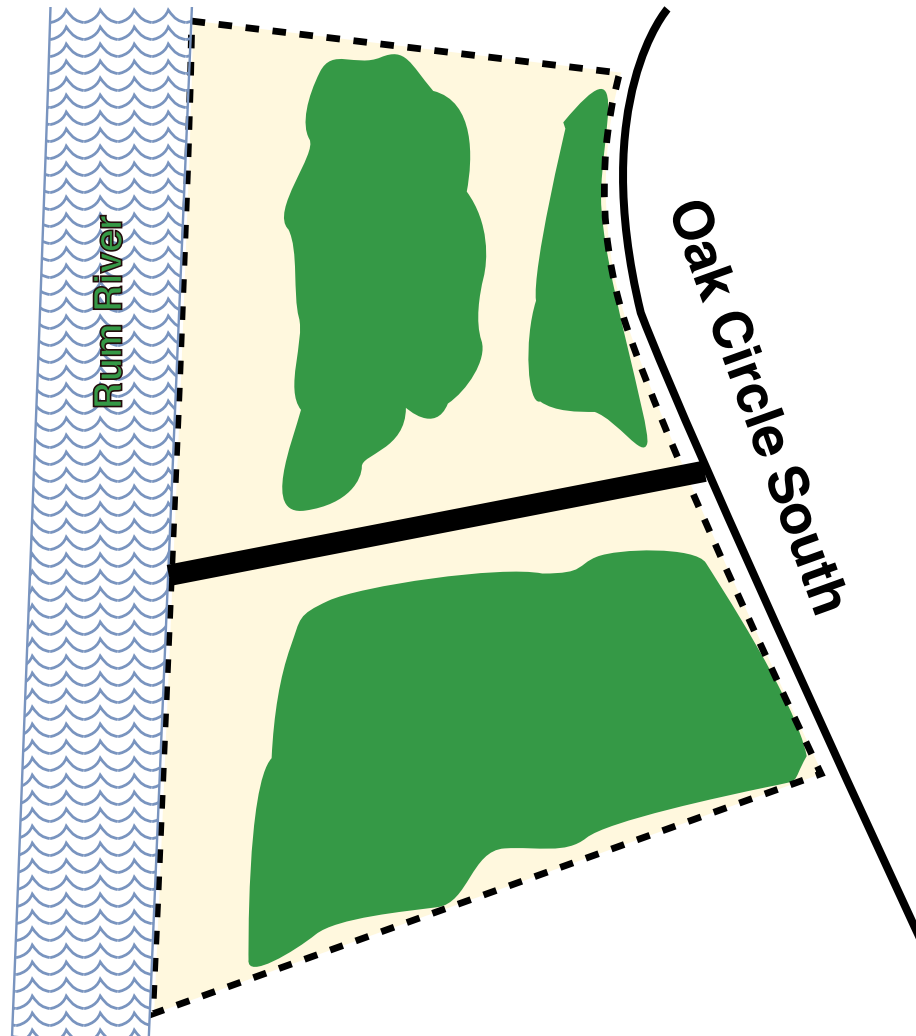

# OAK CIRCLE PRESERVE #13

Open 5 a.m. to 10 p.m.

## LEGEND

-  Park Boundary
-  Mowed Trail
-  Forest/Trees
-  Rum River

# OAK CIRCLE PRESERVE #13

---

- Access and overlook

Open 5 a.m. to 10 p.m.