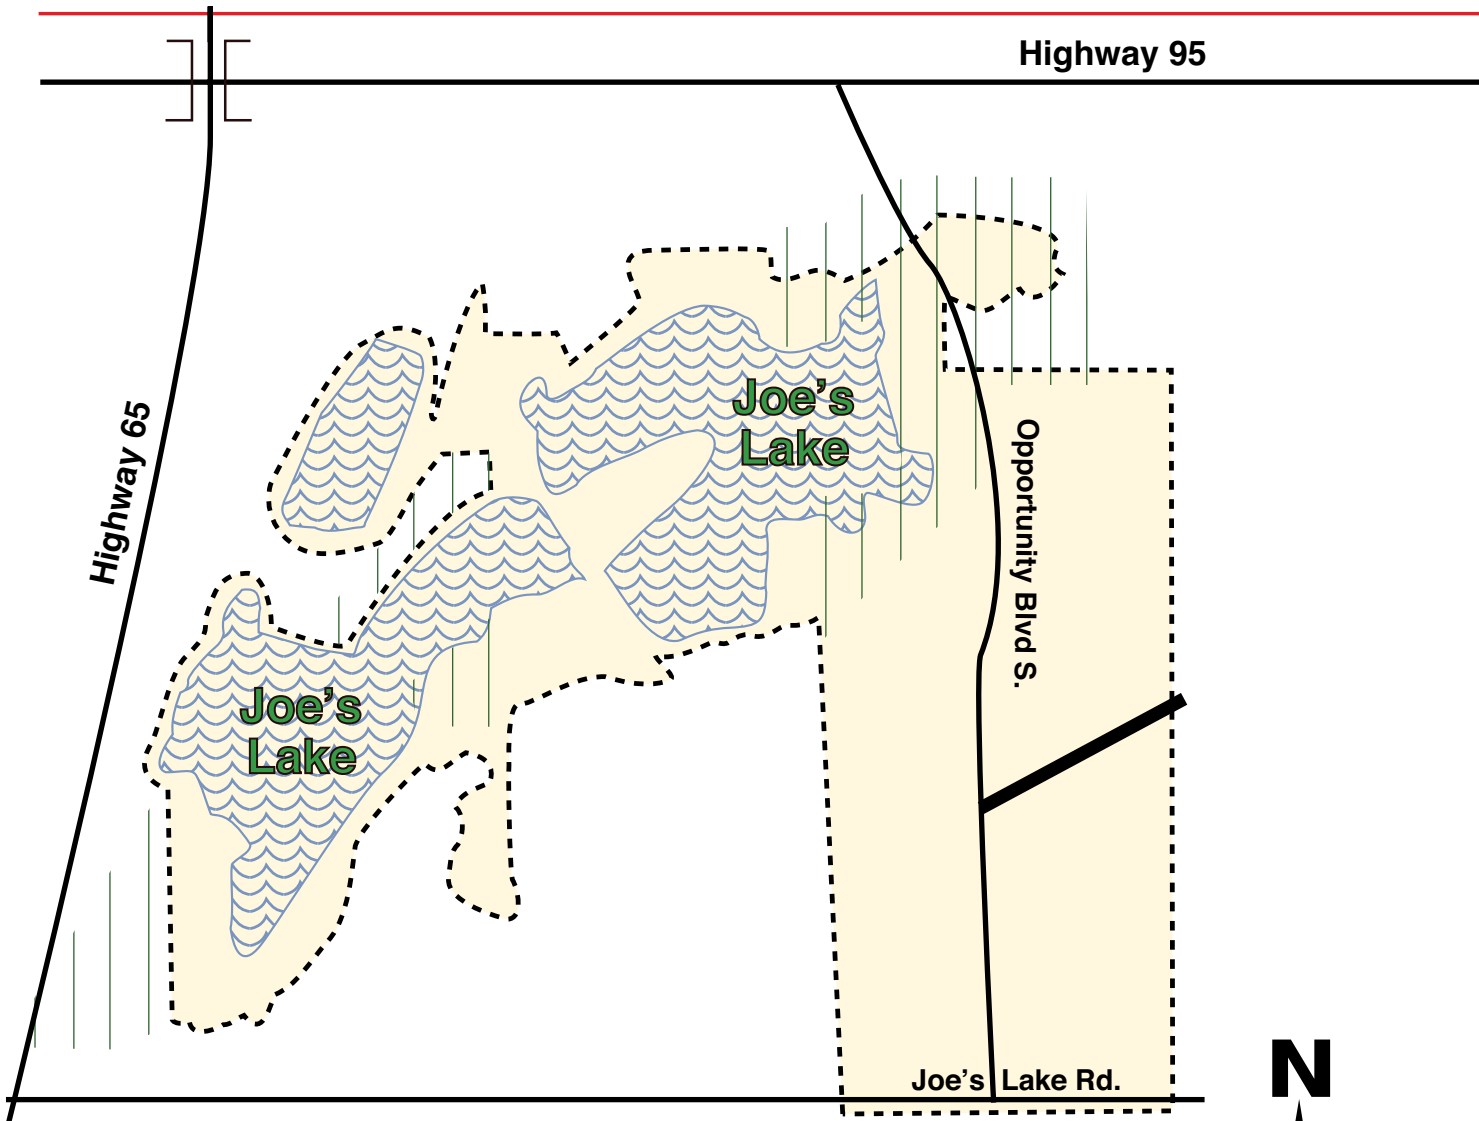

JOE'S LAKE PRESERVE #15

Open 5 a.m. to 10 p.m.

LEGEND

- Park Boundry
- Wetland Forest
- Pond

JOE'S LAKE PRESERVE #15

950 Joes Lake Road

- Undeveloped

Open 5 a.m. to 10 p.m.