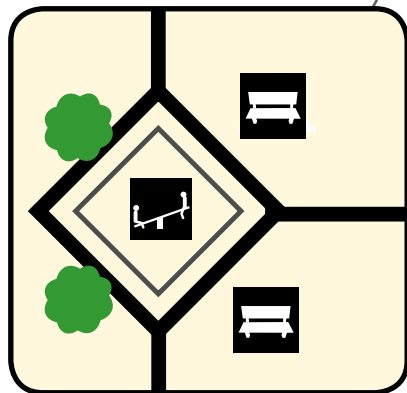

# CENTRAL GREEN #8

Open 5 a.m. to 10 p.m.

## LEGEND

- Park Boundry
- Woods/Trees
- Paved Trail
- Playground
- Park Building
- Sports Area
- Park Bench

# CENTRAL GREEN #8

1455 Fern Street South

- Playground equipment, ages 2-5
- Gazebo with picnic tables
- Benches
- Paved Trails

Open 5 a.m. to 10 p.m.