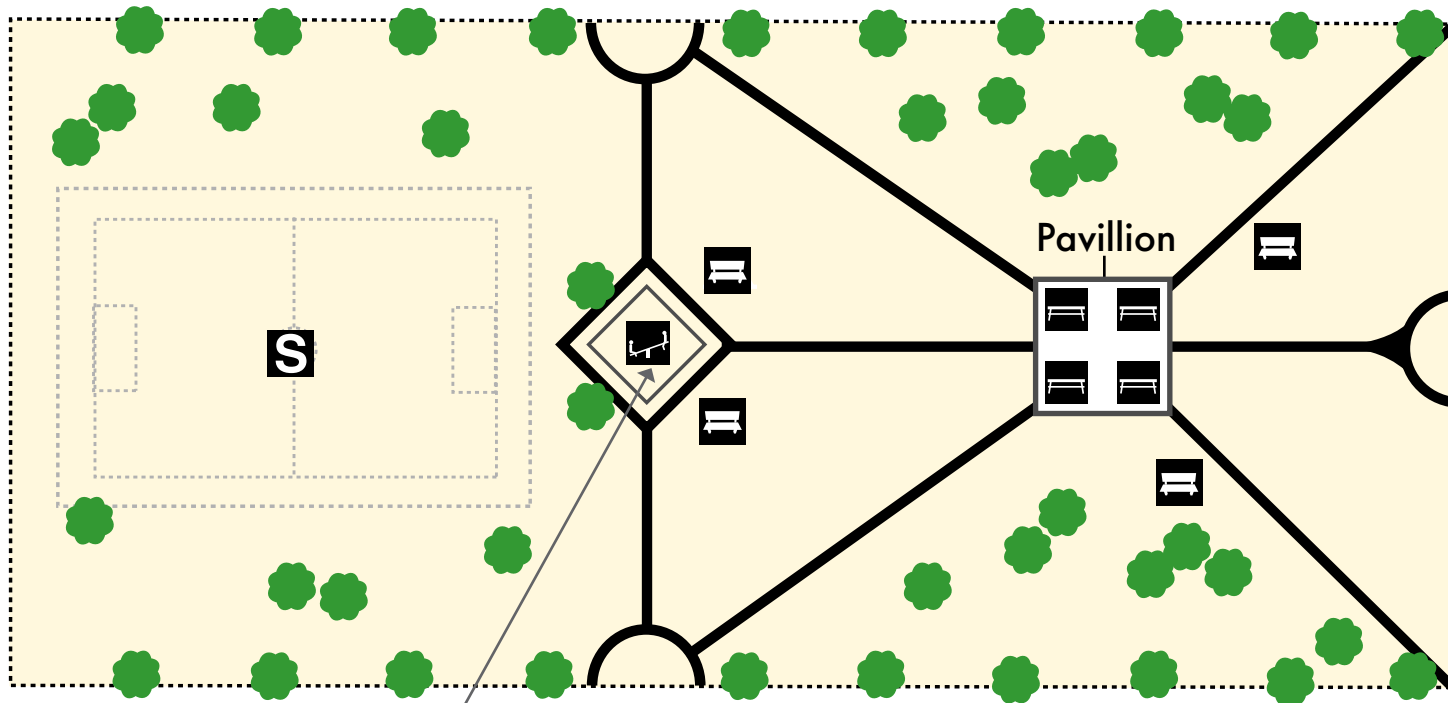

# CENTRAL GREEN #8

Open 5 a.m. to 10 p.m.

## LEGEND

- Park Boundry
- Woods/Trees
- Paved Trail
- Playground
- Park Building
- Sports Area
- Park Bench

# CENTRAL GREEN #8

1455 Fern Street South

- Playground equipment, ages 2-5
- Gazebo with picnic tables
- Benches
- Paved Trails

Open 5 a.m. to 10 p.m.